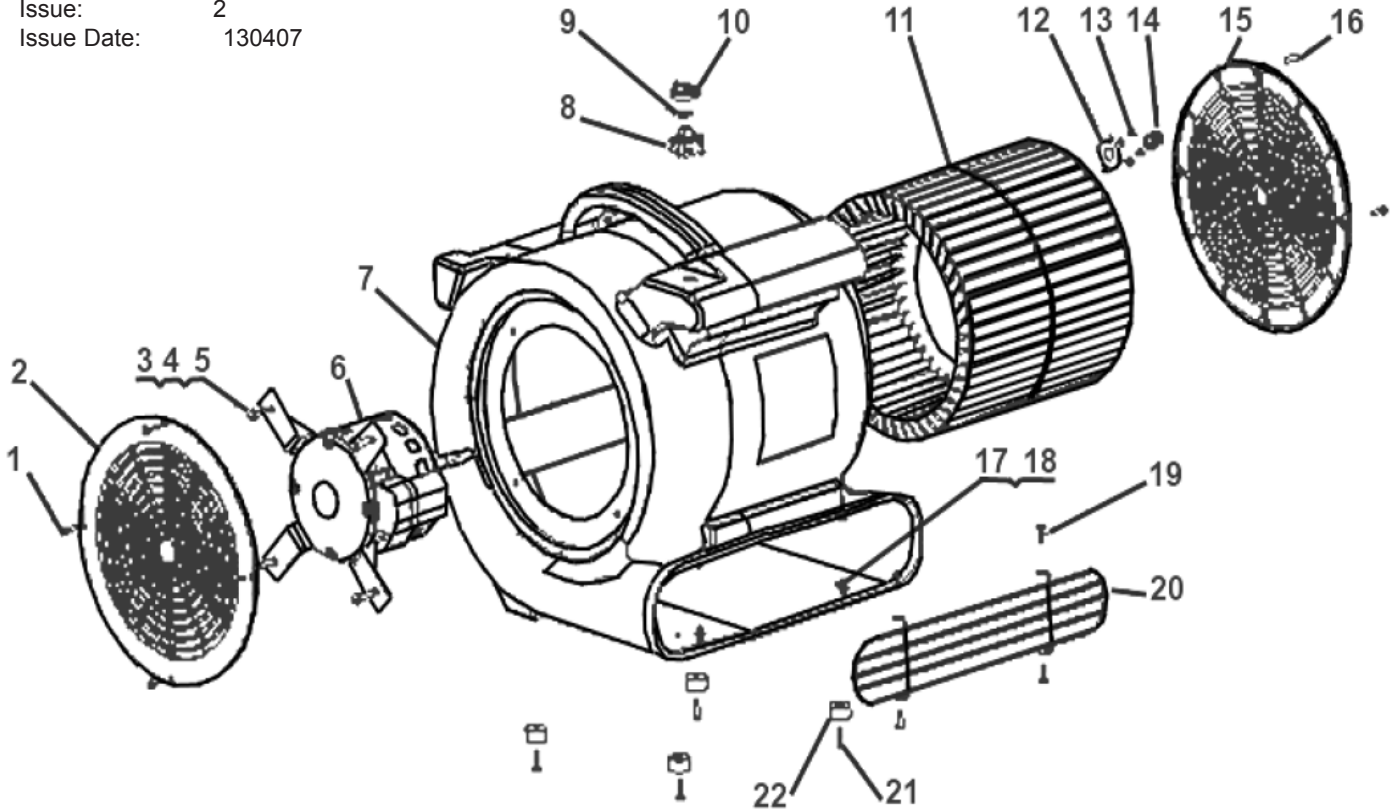

Issue: 2
 Issue Date: 130407

ITEM	PART NO	DESCRIPTION	ITEM	PART NO	DESCRIPTION
1	ADB3000.01	SCREW	13	ADB3000.13	SCREW
2	ADB3000.02	WIND GUARD	14	ADB3000.14	MAINS CABLE JACKET
3	ADB3000.03	BOLT	15	ADB3000.15	WIND GUARD
4	ADB3000.04	STRAIN NUT	16	ADB3000.16	SCREW
5	ADB3000.05	PAD	17	ADB3000.17	NUT
6	ADB3000.06	MOTOR	18	ADB3000.18	PAD
7	ADB3000.07	HOUSING	19	ADB3000.19	SCREW
8	ADB3000.08	SWITCH	20	ADB3000.20	WIND GUARD, STEEL FRONT
9	ADB3000.09	NUT	21	ADB3000.21	SCREW
10	ADB3000.10	SWITCH KNOB	22	ADB3000.22	RUBBER FEET
11	ADB3000.11	IMPELLER	23	ADB3000.23	HOUSING LINER (NOT SHOWN)
12	ADB3000.12	MAINS CABLE PLATE			