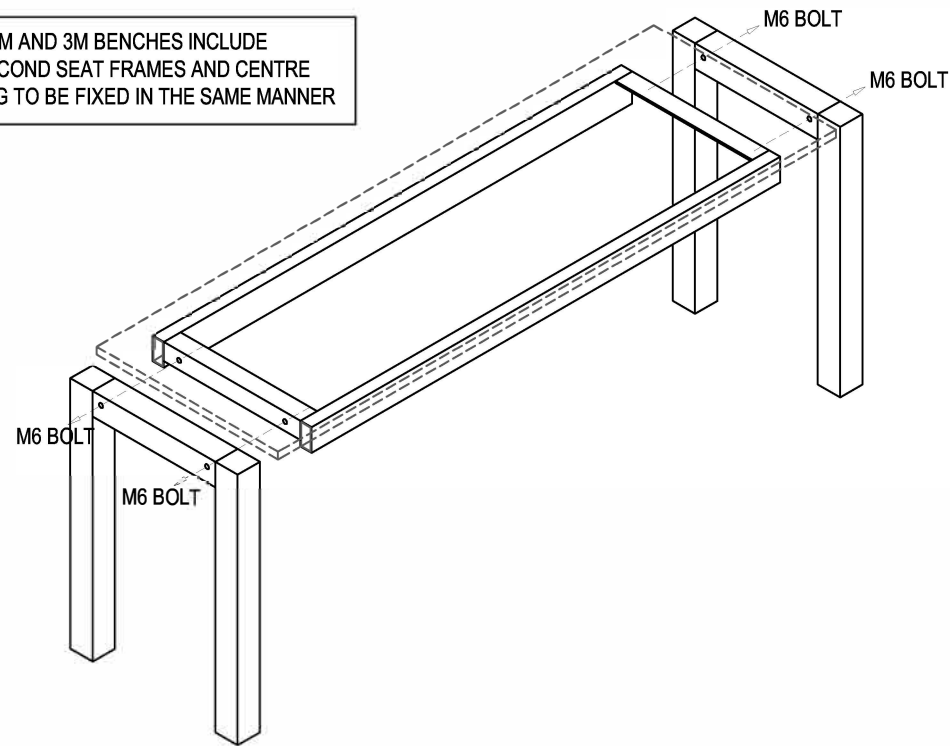

# ASSEMBLY DRAWING FOR AQUA

# 'ST' BASIC BENCH

2.5M AND 3M BENCHES INCLUDE  
SECOND SEAT FRAMES AND CENTRE  
LEG TO BE FIXED IN THE SAME MANNER

Benchura