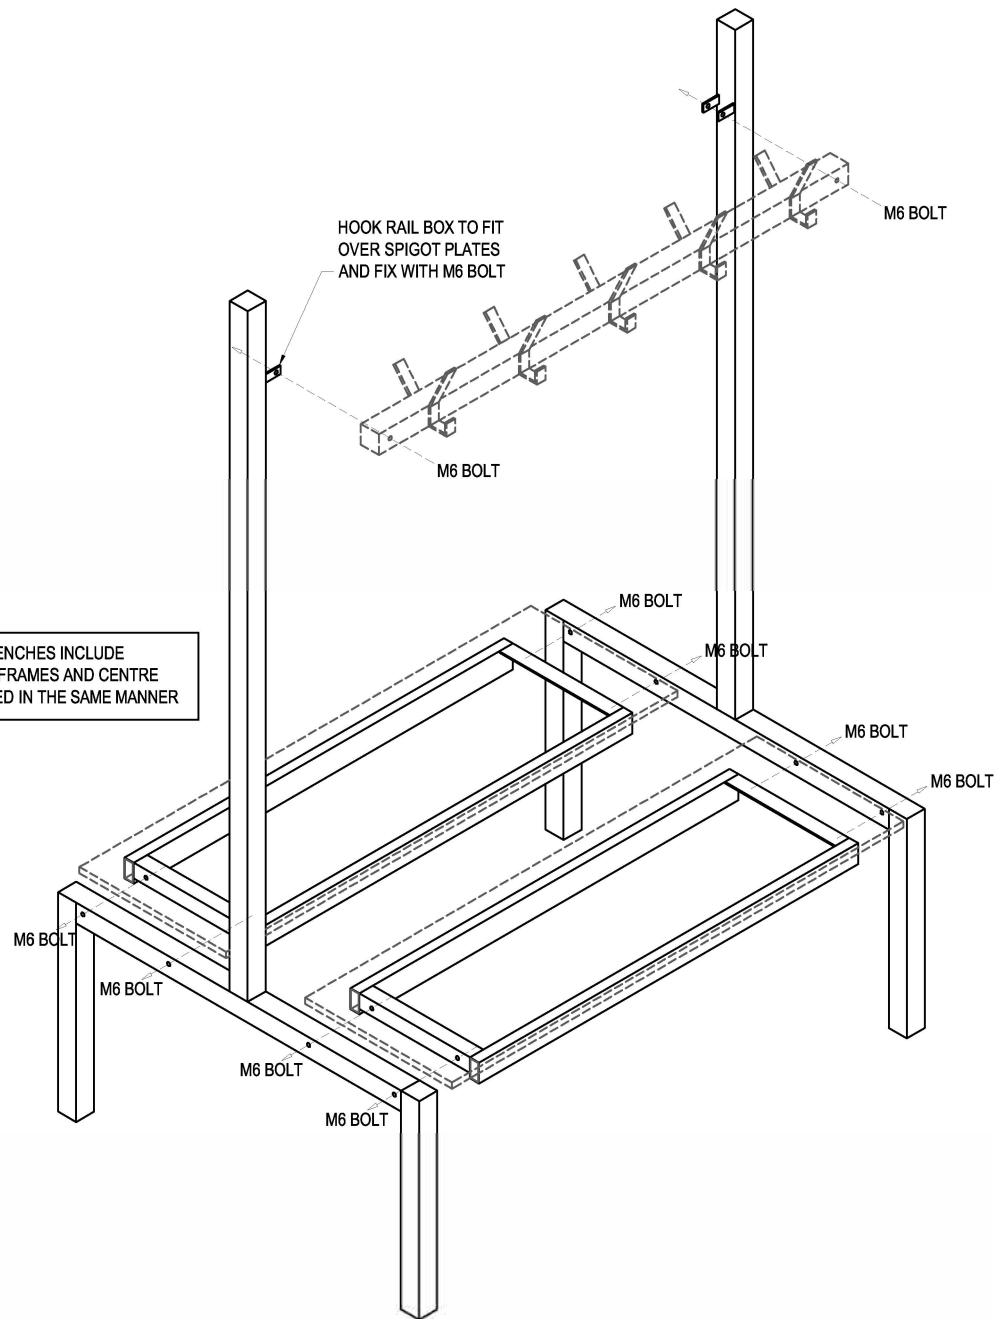

ASSEMBLY DRAWING FOR

AQUA

'STD' BASIC BENCH

HOOK RAIL BOX TO FIT
OVER SPIGOT PLATES
AND FIX WITH M6 BOLT

M6 BOLT

M6 BOLT

2.5M AND 3M BENCHES INCLUDE
SECOND SEAT FRAMES AND CENTRE
LEG TO BE FIXED IN THE SAME MANNER