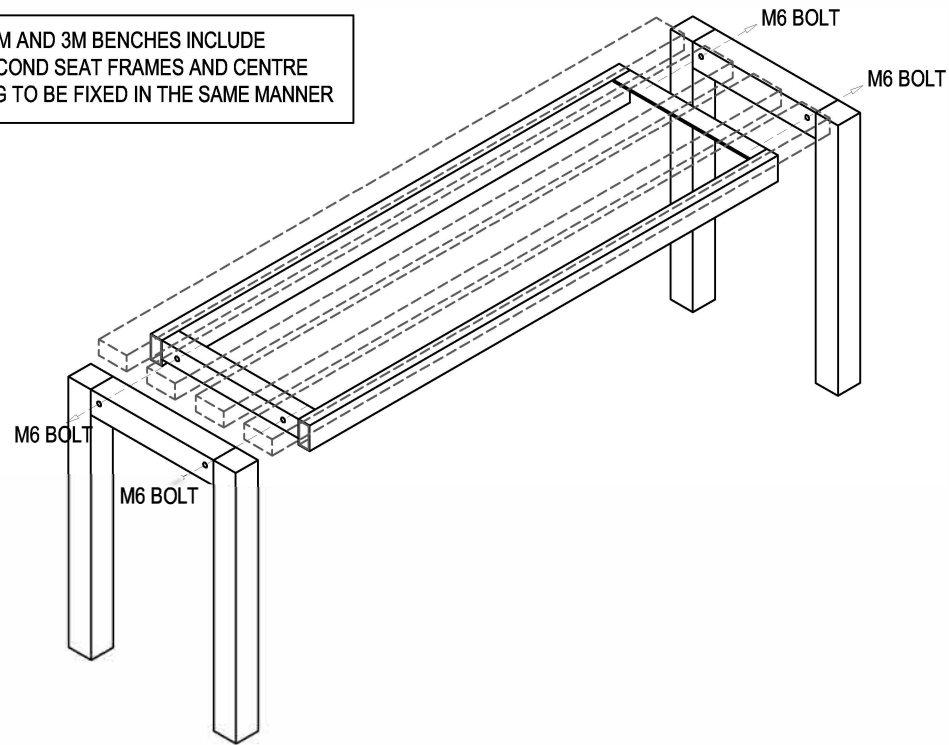

# ASSEMBLY DRAWING FOR AQUA 'AST' BASIC BENCH

2.5M AND 3M BENCHES INCLUDE  
SECOND SEAT FRAMES AND CENTRE  
LEG TO BE FIXED IN THE SAME MANNER

Benchura