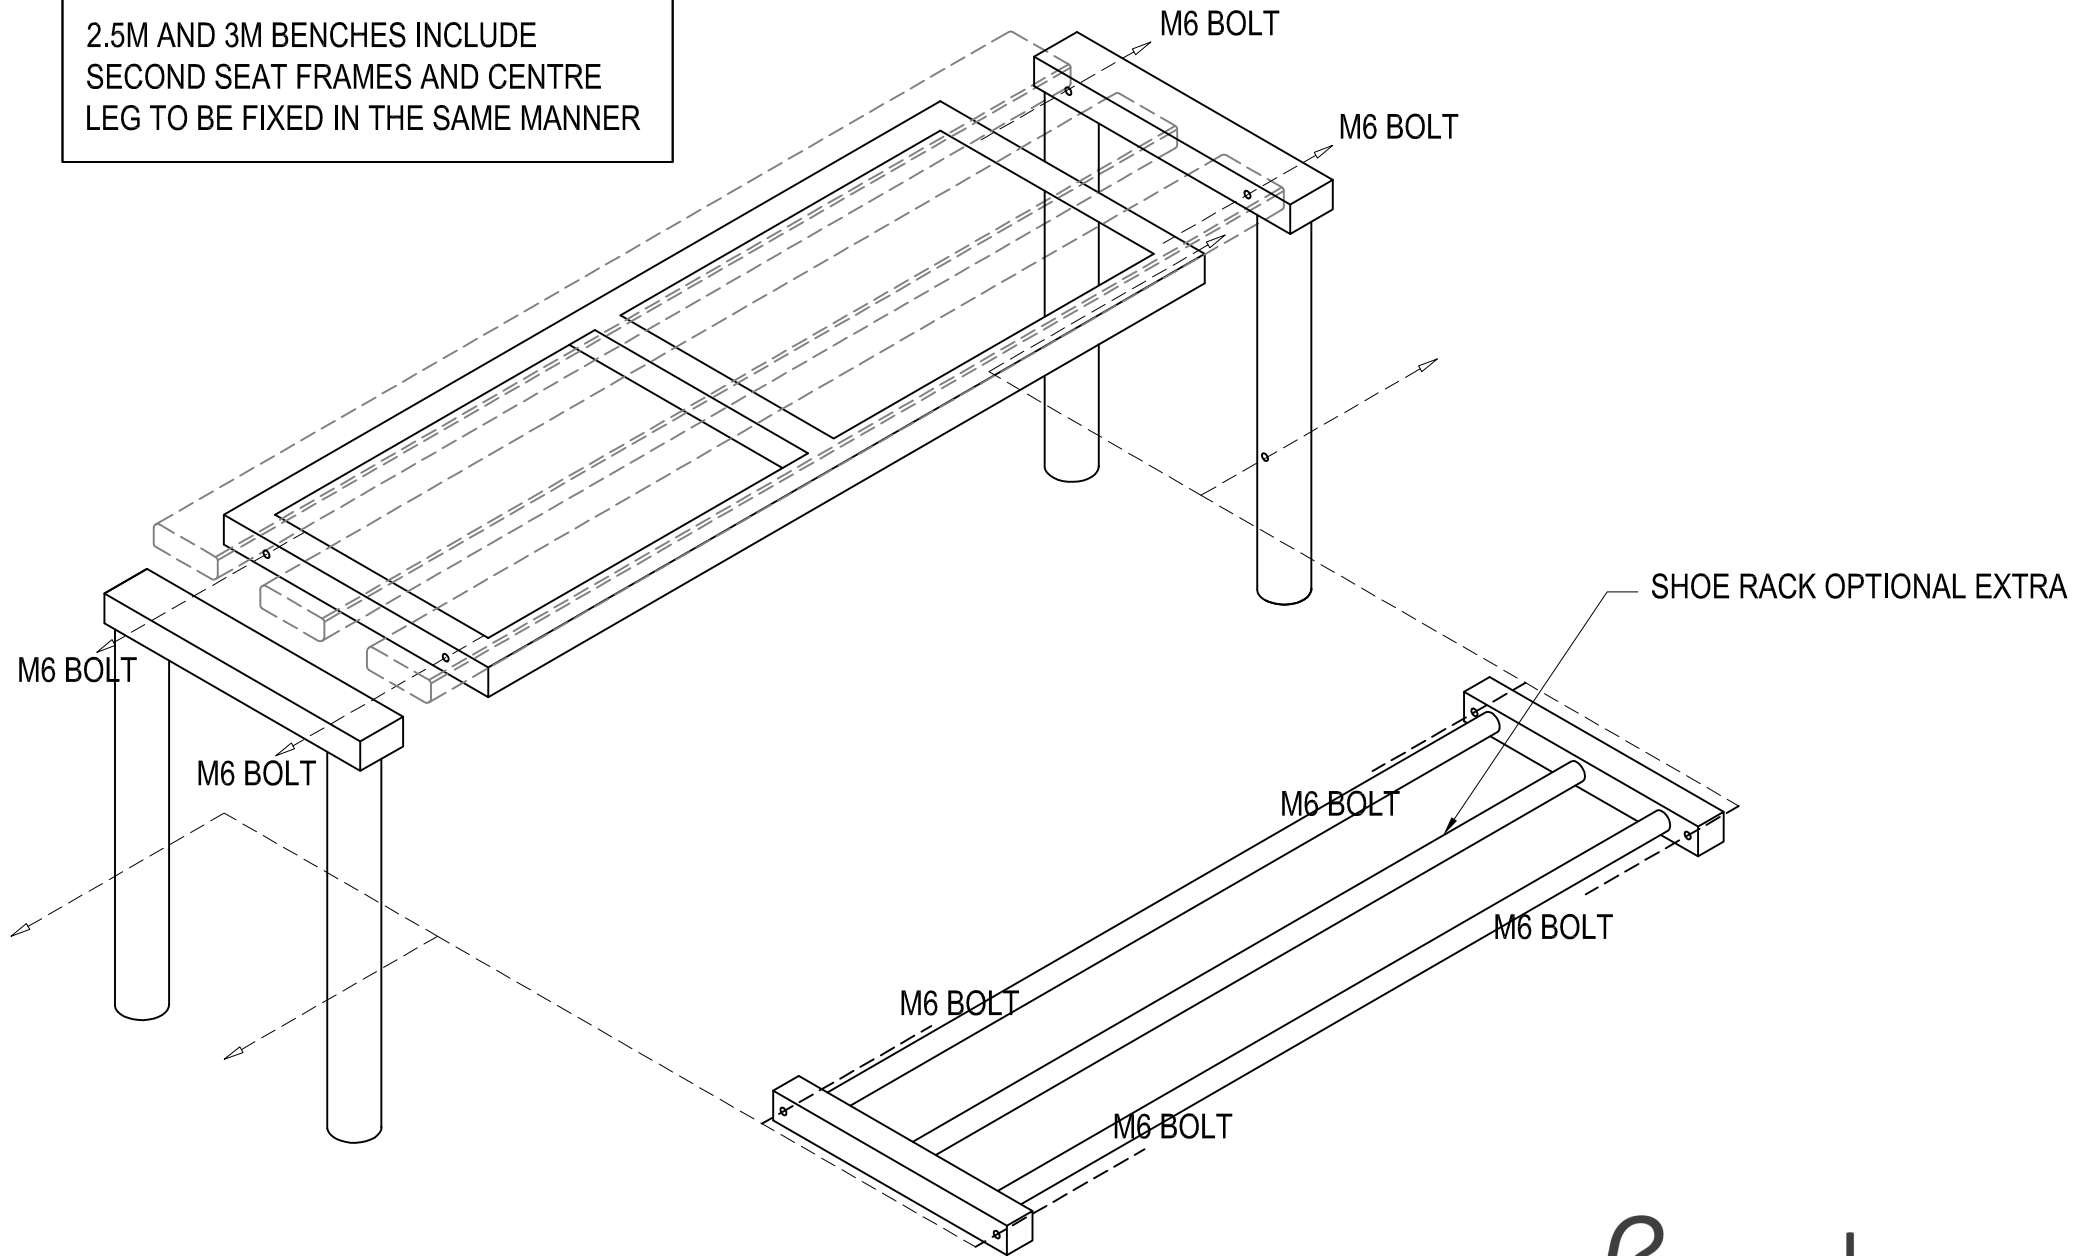

ASSEMBLY INSTRUCTIONS FOR CLUB BASIC 'R' BENCH

2.5M AND 3M BENCHES INCLUDE
SECOND SEAT FRAMES AND CENTRE
LEG TO BE FIXED IN THE SAME MANNER

Benchura