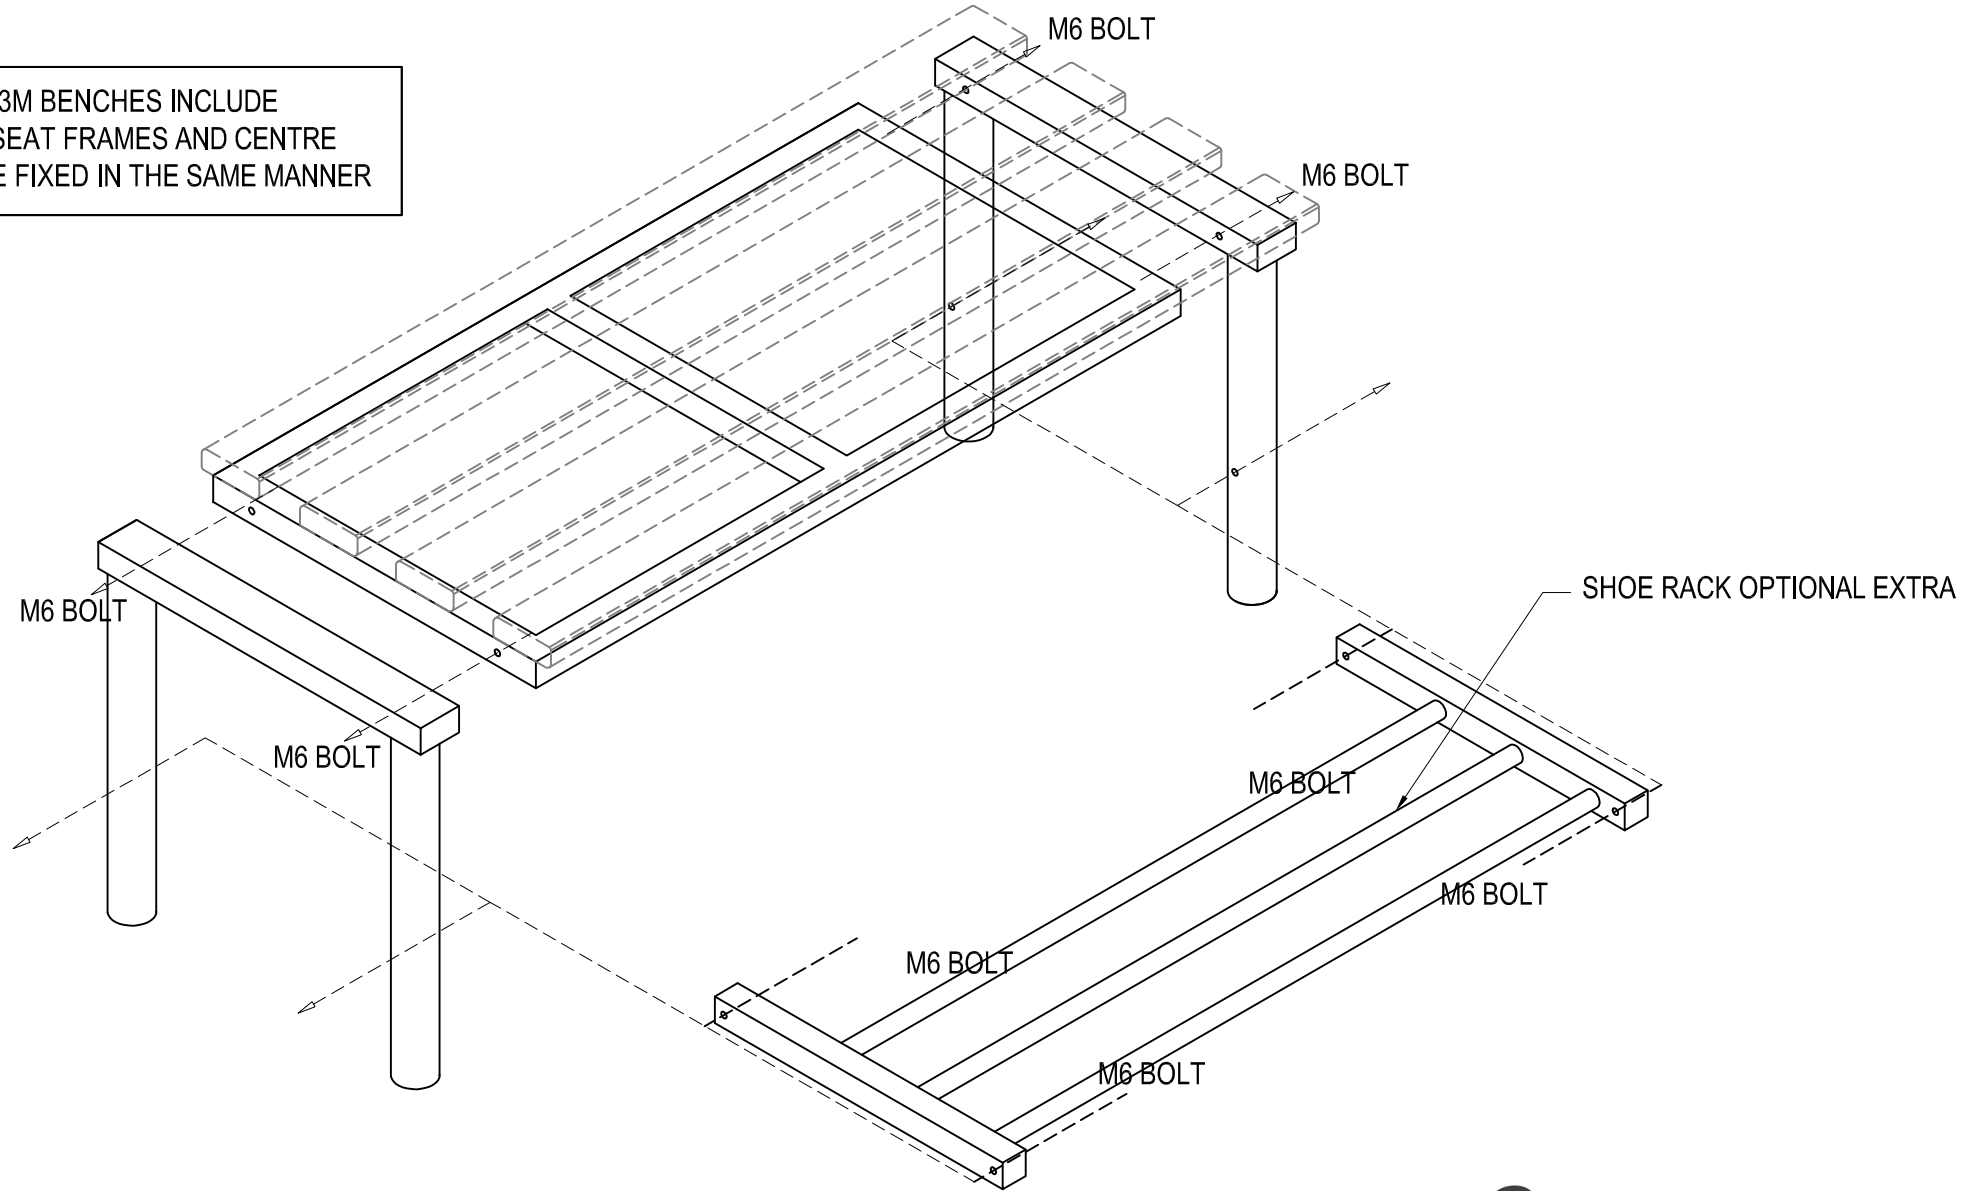

ASSEMBLY INSTRUCTIONS FOR CLUB BASIC 'R45' BENCH

2.5M AND 3M BENCHES INCLUDE
SECOND SEAT FRAMES AND CENTRE
LEG TO BE FIXED IN THE SAME MANNER

Benchura