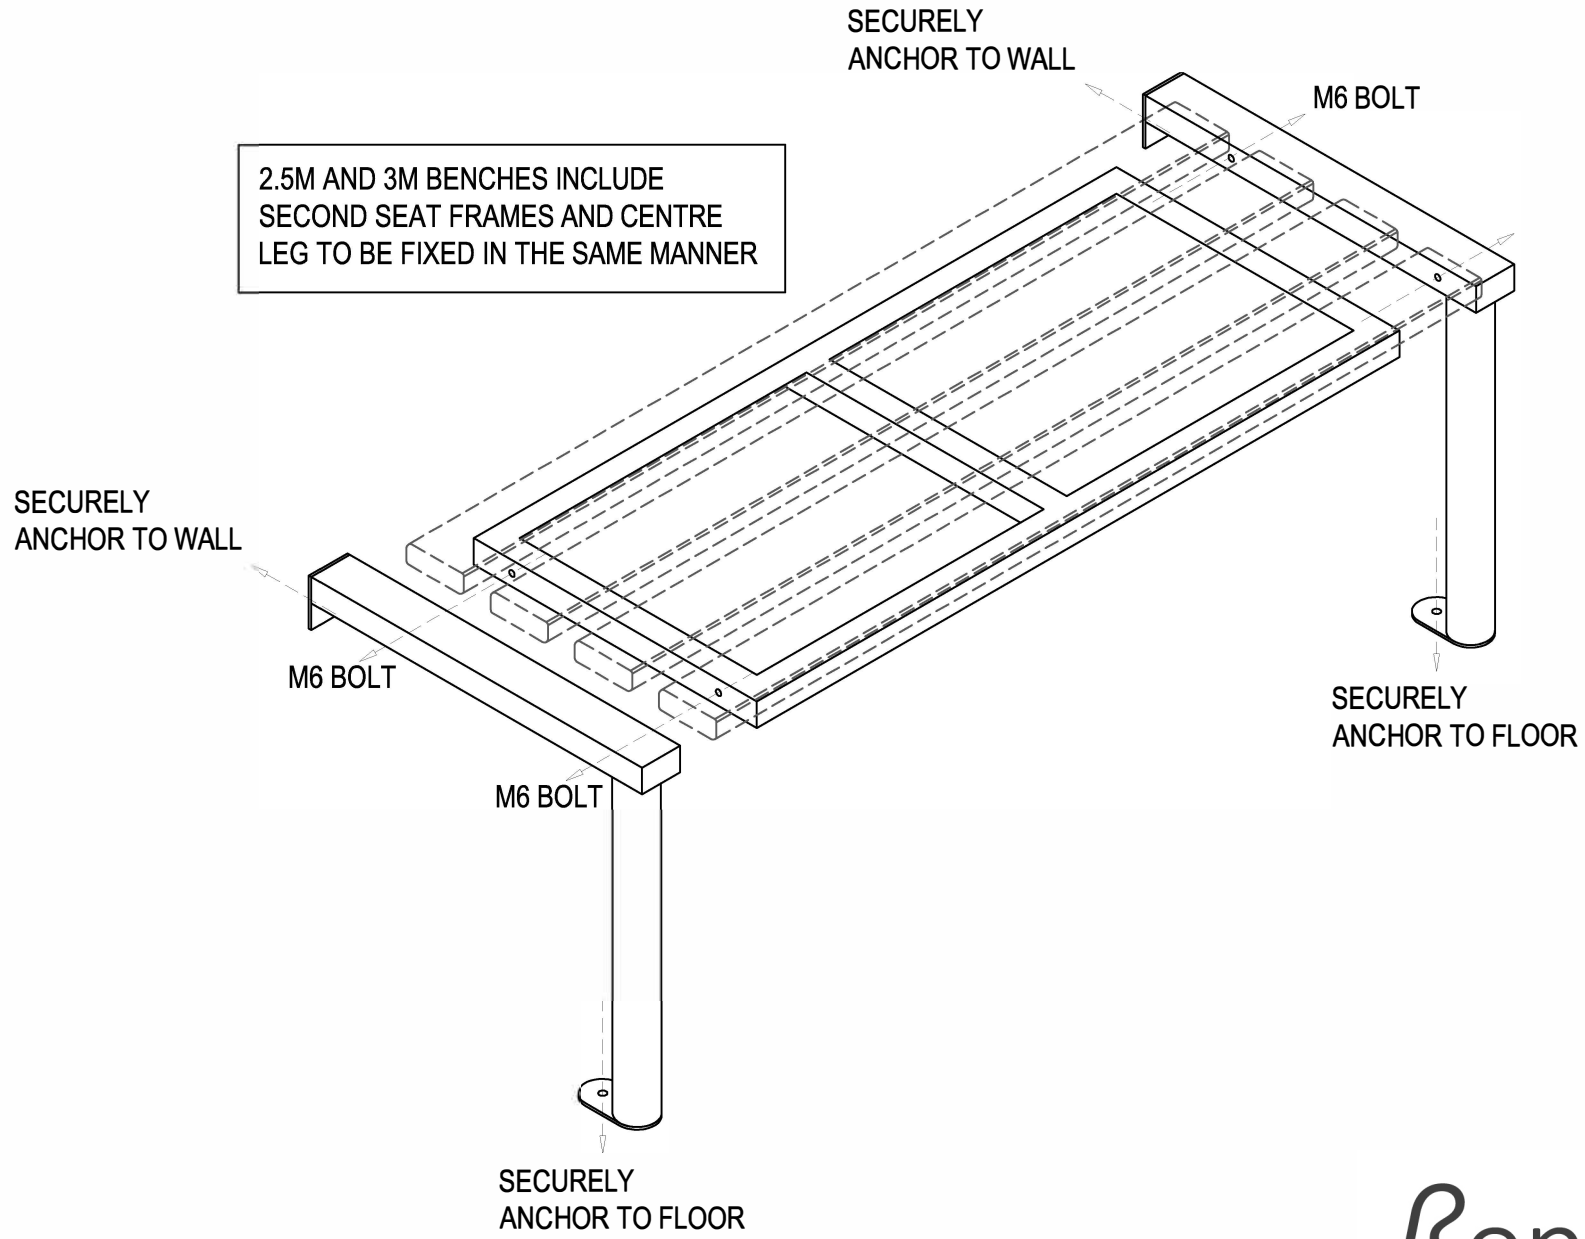

# ASSEMBLY INSTRUCTIONS FOR CLUB MONO 'RM' WALL / FLOOR FIX BENCH

*B*enchura