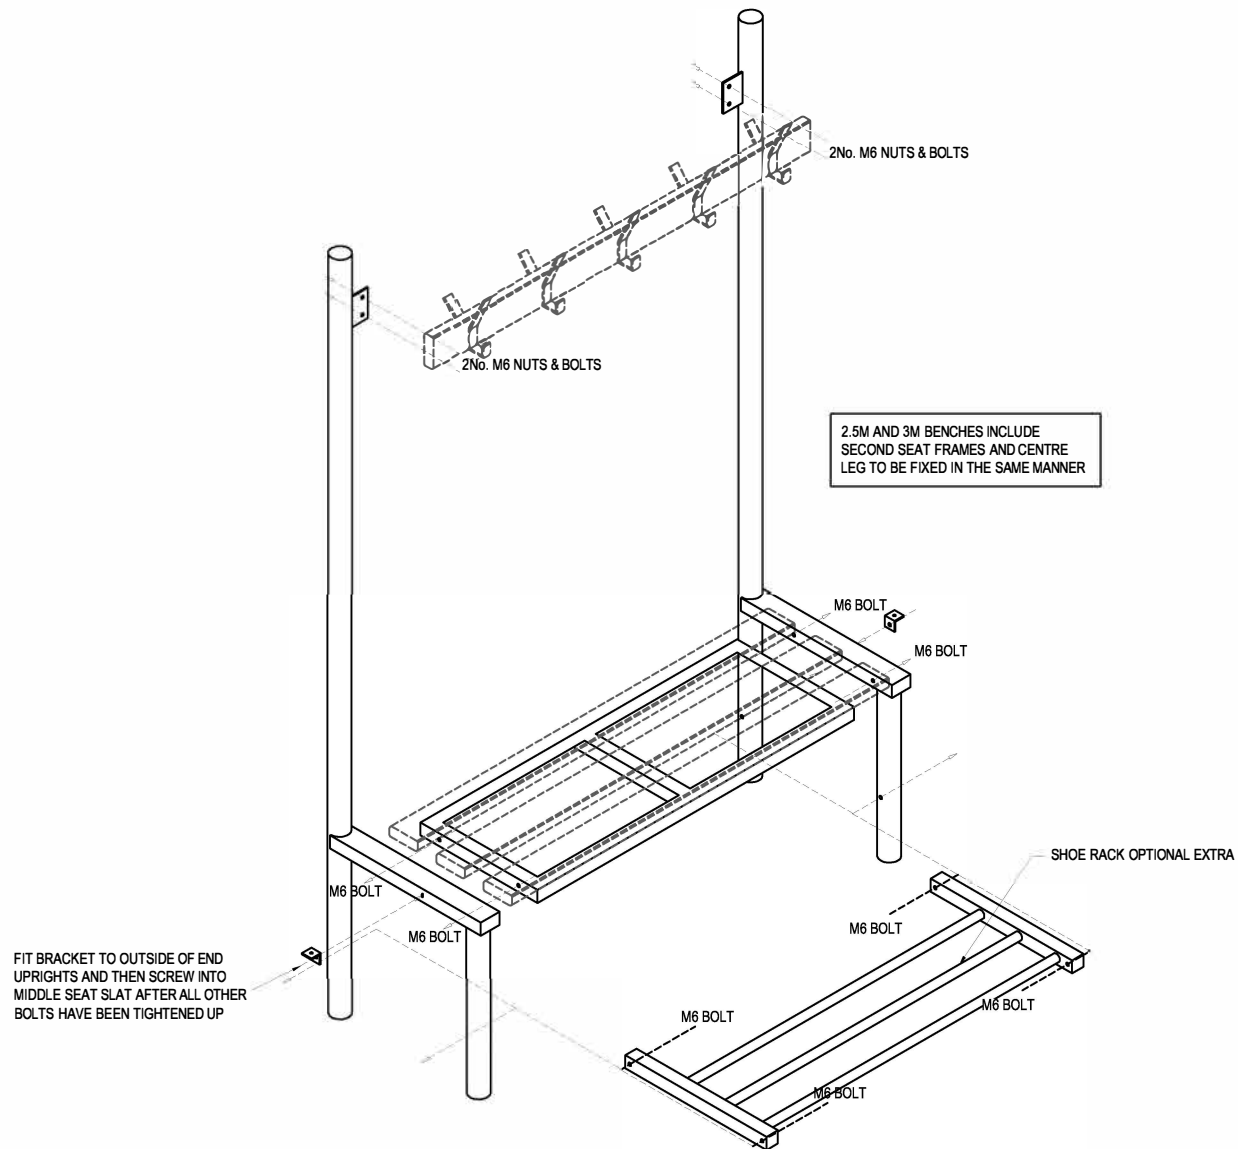

ASSEMBLY INSTRUCTIONS FOR CLUB 'RS' SINGLE SIDED BENCH

Benchura