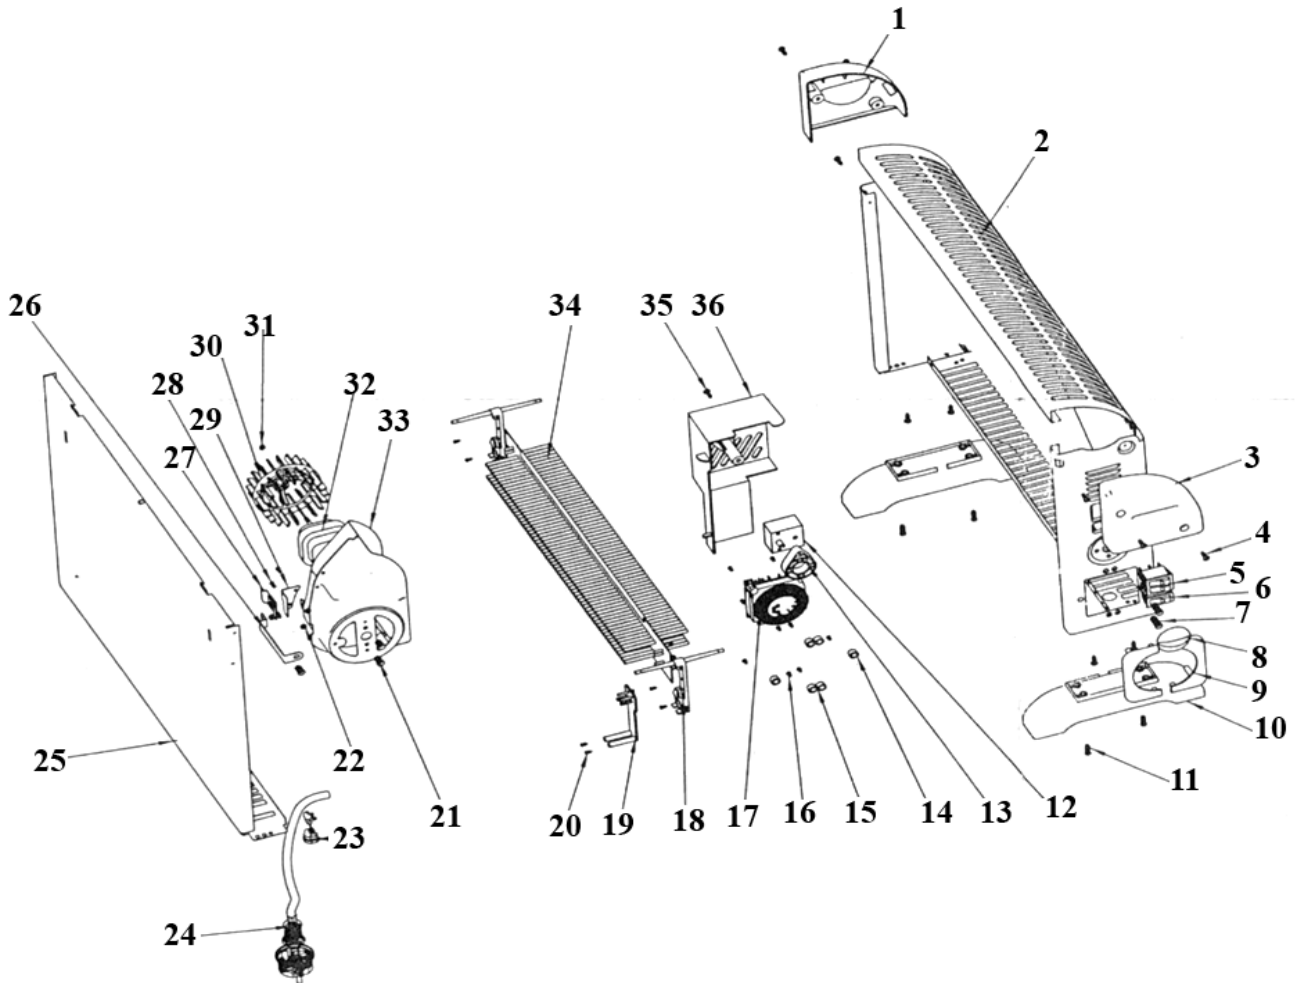

PARTS FOR :
**CONVECTOR HEATER 2000W/230V WITH
 TURBO & TIMER**
 MODEL : **CD2005TT**

ISSUE : 1
 ISSUE DATE : 14/06/13

ITEM	PART NO	DESCRIPTION	ITEM	PART NO	DESCRIPTION
1	CD2005TT.01	RIGHT HANDLE	19	CD2005TT.19	WIRE CONNECTION BRACKET
2	CD2005TT.02	FRONT COVER	20	CD2005TT.20	SCREW (3x8)
3	CD2005TT.03	LEFT HANDLE	21	CD2005TT.21	SCREW (M4x10)
4	CD2005TT.04	SCREW (4x10)	22	CD2005TT.22	NUT (M3)
5	CD2005TT.05	POWER SWITCH	23	CD2005TT.23	CORD GRIP
6	CD2005TT.06	FAN SWITCH	24	CD2005TT.24	PLUG
7	CD2005TT.07	SCREW (M4x16)	25	CD2005TT.25	REAR COVER
8	CD2005TT.08	KNOB	26	CD2005TT.26	SUPPORT (A)
9	CD2005TT.09	TIMER COVER	27	CD2005TT.27	SUPPORT (B)
10	CD2005TT.10	FOOT	28	CD2005TT.28	SCREW (M3x6)
11	CD2005TT.11	SCREW (4x12)	29	CD2005TT.29	SUPPORT (C)
12	CD2005TT.12	THERMOSTAT	30	CD2005TT.30	FAN BLADE
13	CD2005TT.13	THERMOSTAT BLOCK	31	CD2005TT.31	NUT (M4)
14	CD2005TT.14	TIMER CAP (A)	32	CD2005TT.32	FAN MOTOR
15	CD2005TT.15	TIMER CAP	33	CD2005TT.33	MOTOR COVER
16	CD2005TT.16	SCREW (3x6)	34	CD2005TT.34	HEATING ELEMENT
17	CD2005TT.17	TIMER	35	CD2005TT.35	SCREW (3x12)
18	CD2005TT.18	HEATING ELEMENT BRACKET	36	CD2005TT.36	INNER COVER