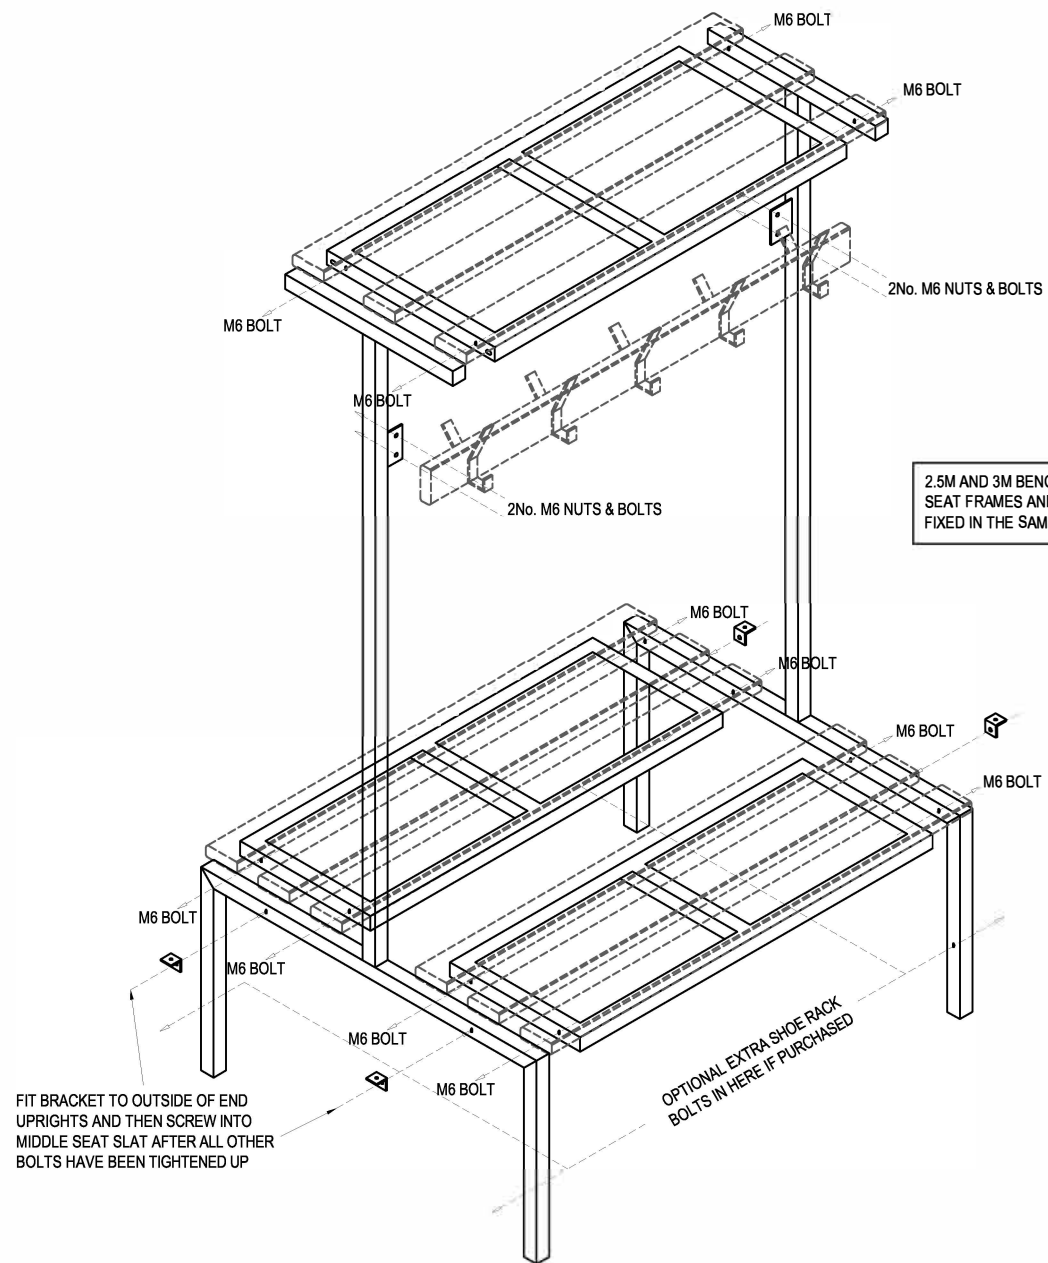

ASSEMBLY INSTRUCTIONS FOR EVOLVE 'DS' DOUBLE SIDED WOOD TOP SHELF BENCH

Benchura