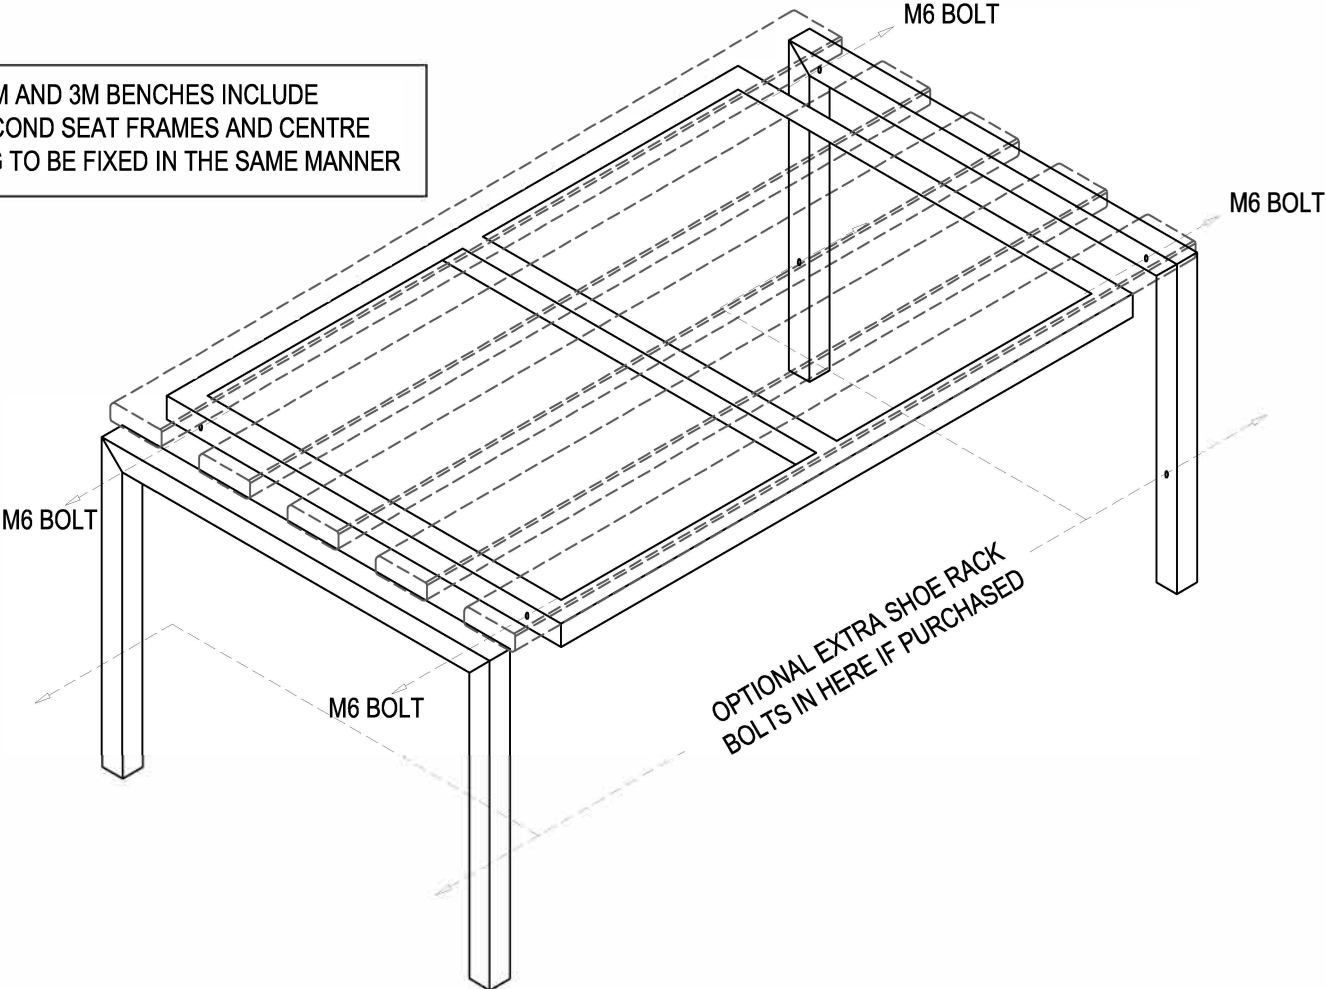

ASSEMBLY INSTRUCTIONS FOREVOLVEBASIC 'BD' BENCH (DOUBLE)

2.5M AND 3M BENCHES INCLUDE
SECOND SEAT FRAMES AND CENTRE
LEG TO BE FIXED IN THE SAME MANNER

Benchura