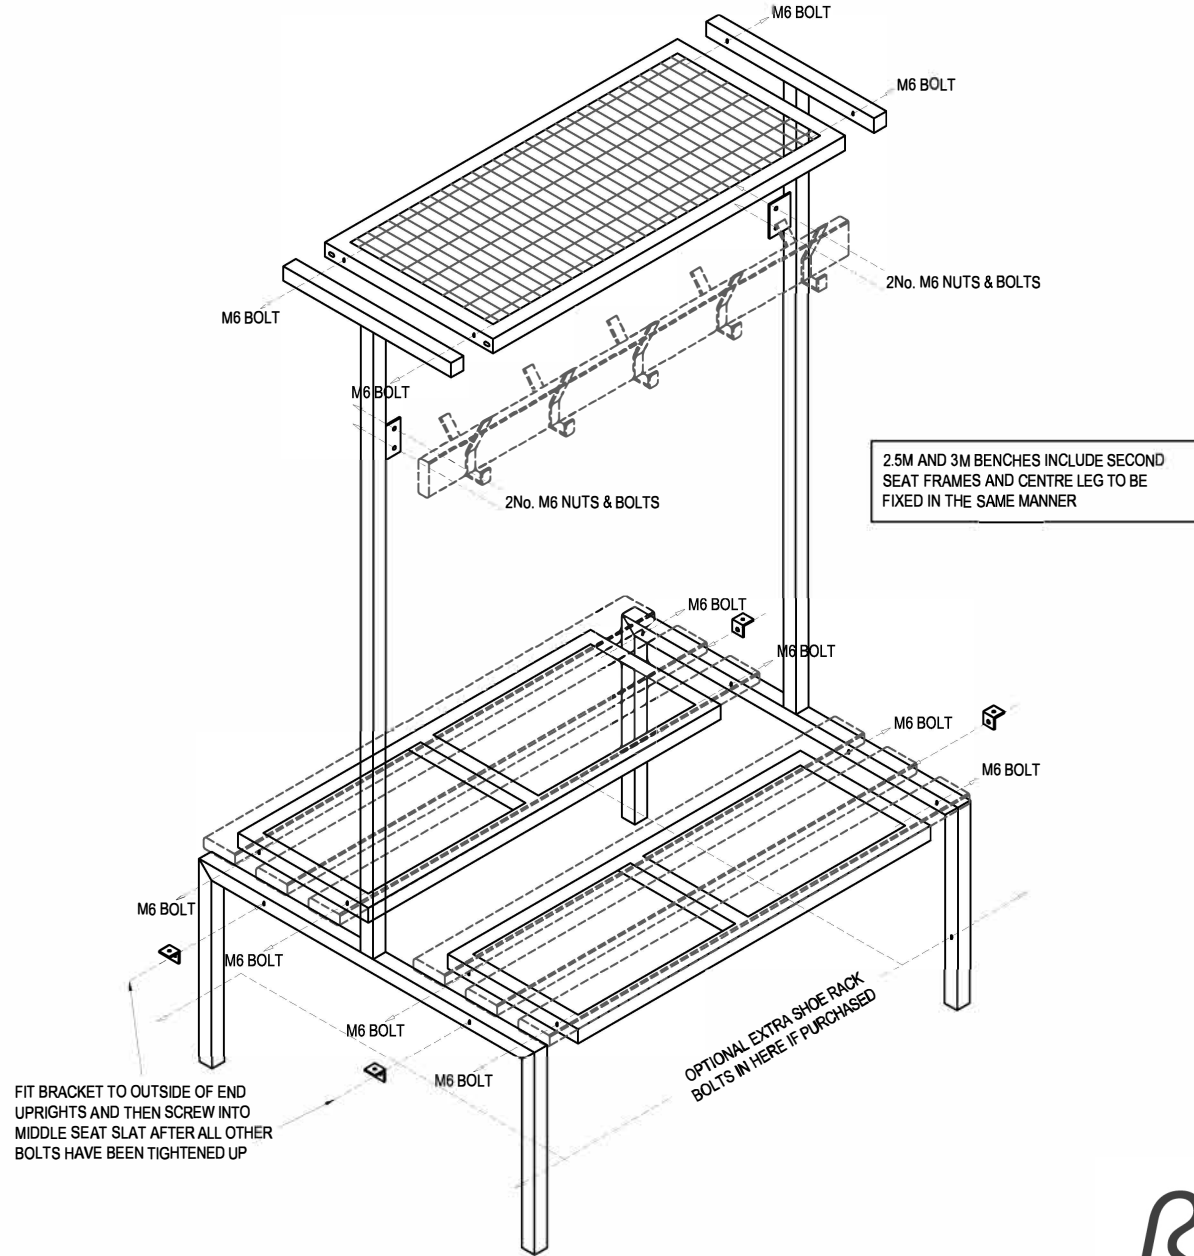

ASSEMBLY INSTRUCTIONS FOR EVOLVE 'DSM' DOUBLE SIDED MESH TOP SHELF BENCH

Benchura