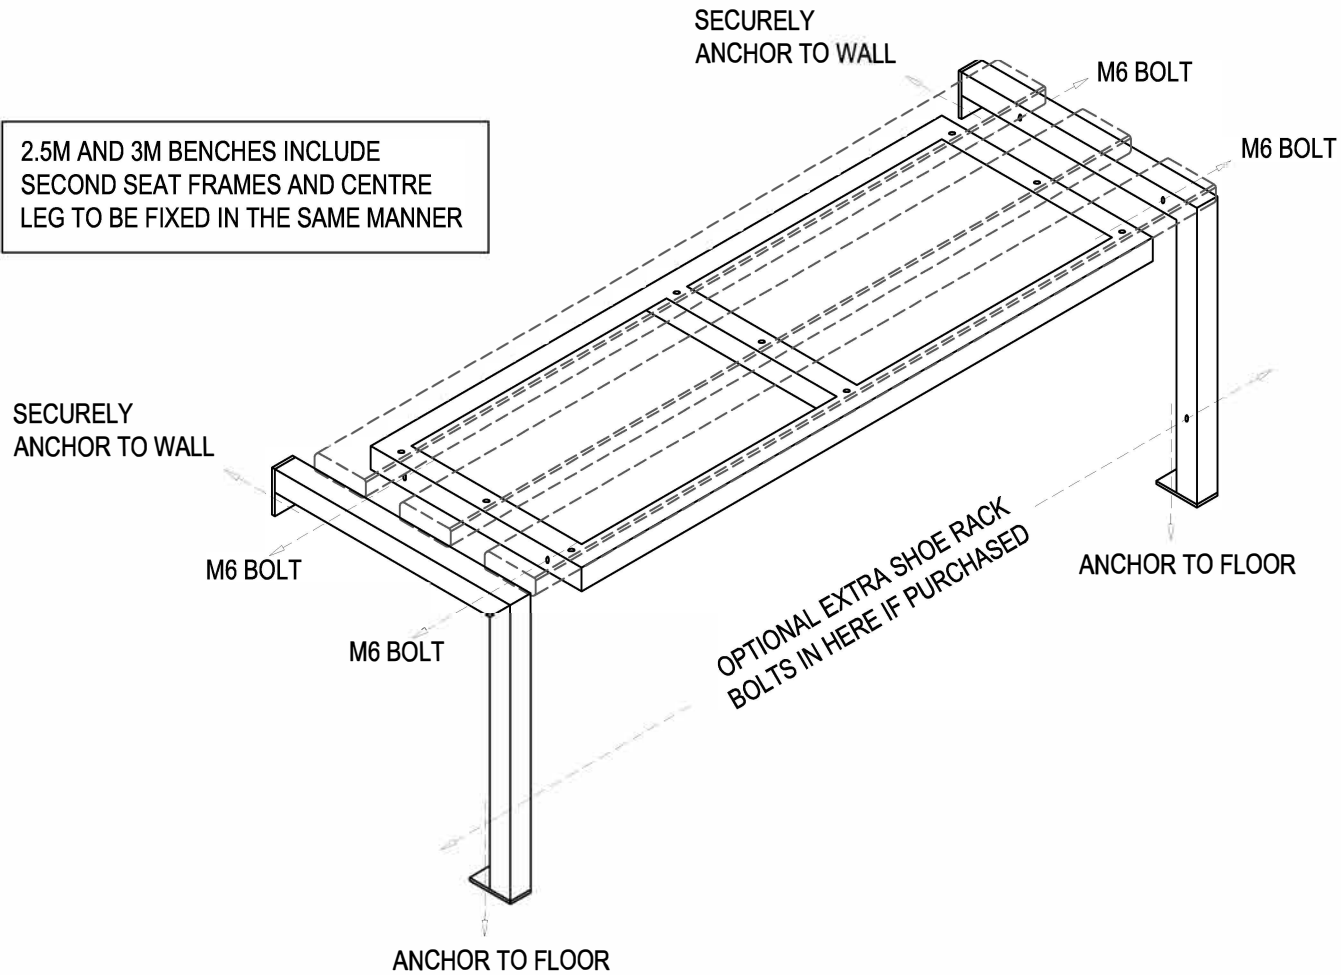

ASSEMBLY INSTRUCTIONS FOR EVOLVE MONO 'M' WALL / FLOOR FIX BENCH

2.5M AND 3M BENCHES INCLUDE
SECOND SEAT FRAMES AND CENTRE
LEG TO BE FIXED IN THE SAME MANNER

Benchura