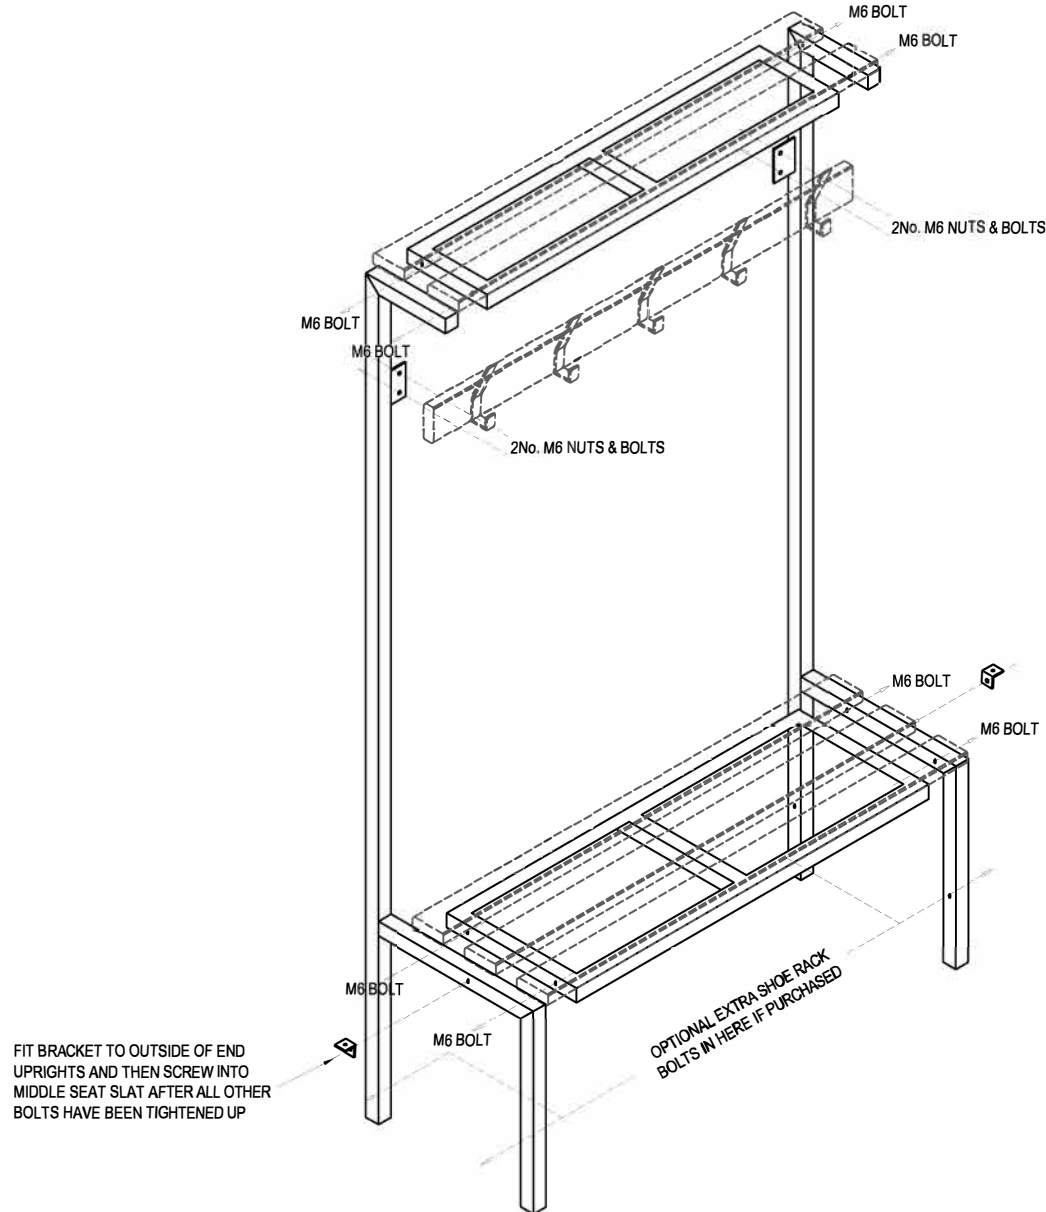

ASSEMBLY INSTRUCTIONS FOR EVOLVE 'SS' SINGLE SIDED WOOD TOP SHELF BENCH

2.5M AND 3M BENCHES INCLUDE A SECOND SEAT FRAME AND CENTRE LEG TO BE FIXED IN THE SAME MANNER

Benchura