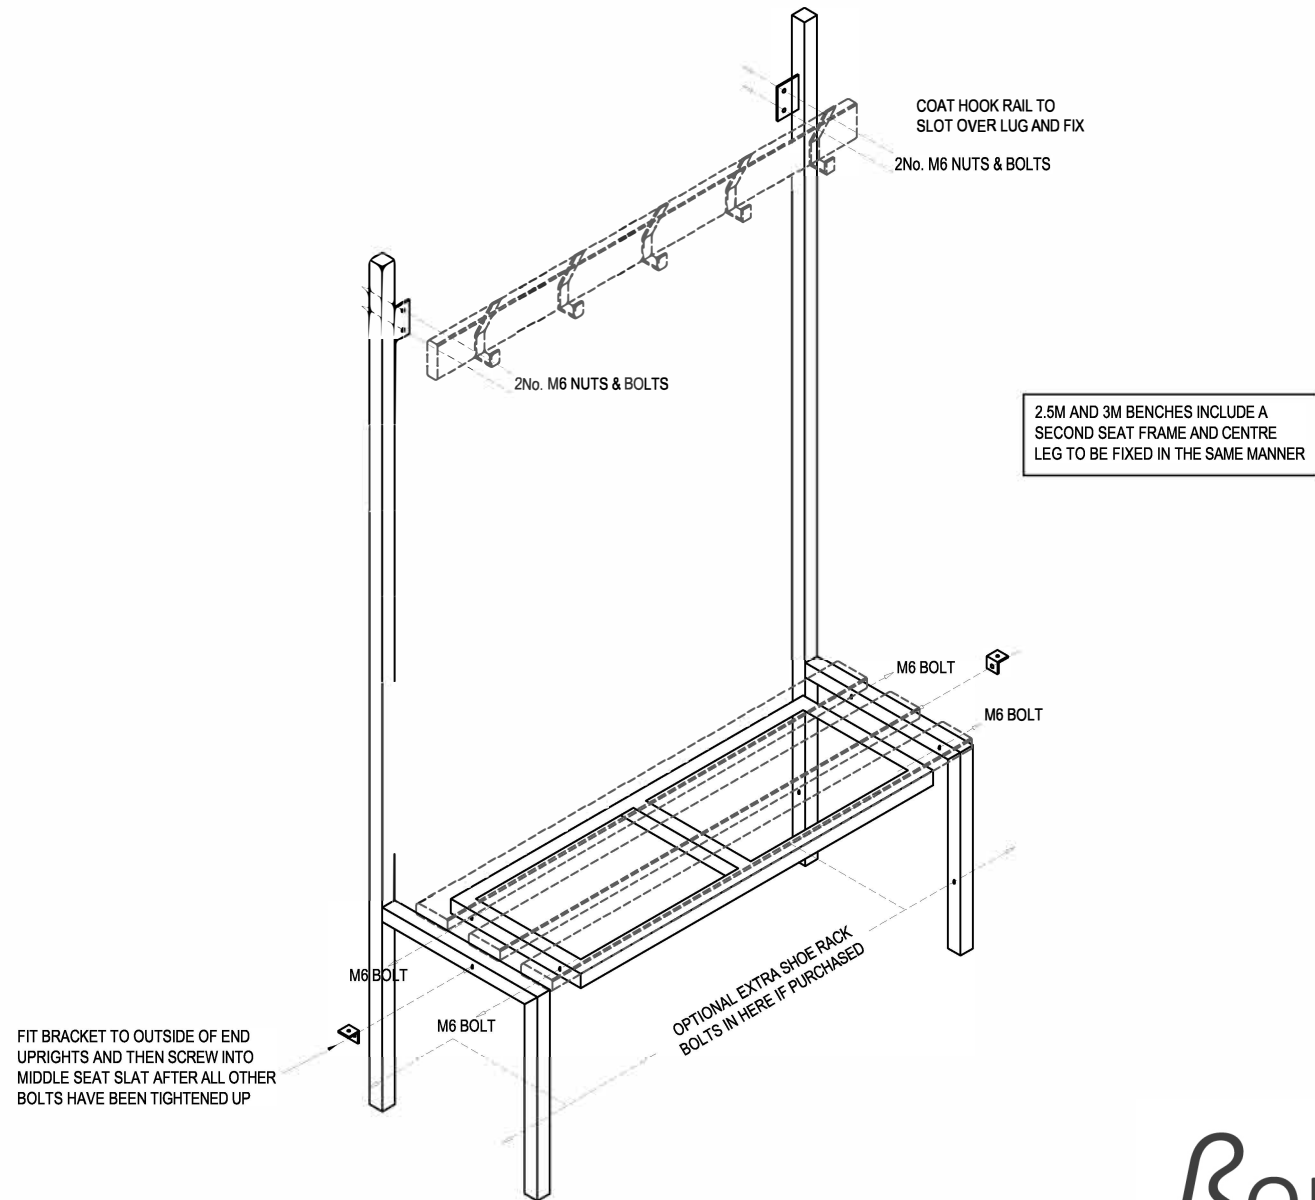

ASSEMBLY INSTRUCTIONS FOR EVOLVE 'SSX' SINGLE SIDED NO TOP SHELF BENCH

Benchura