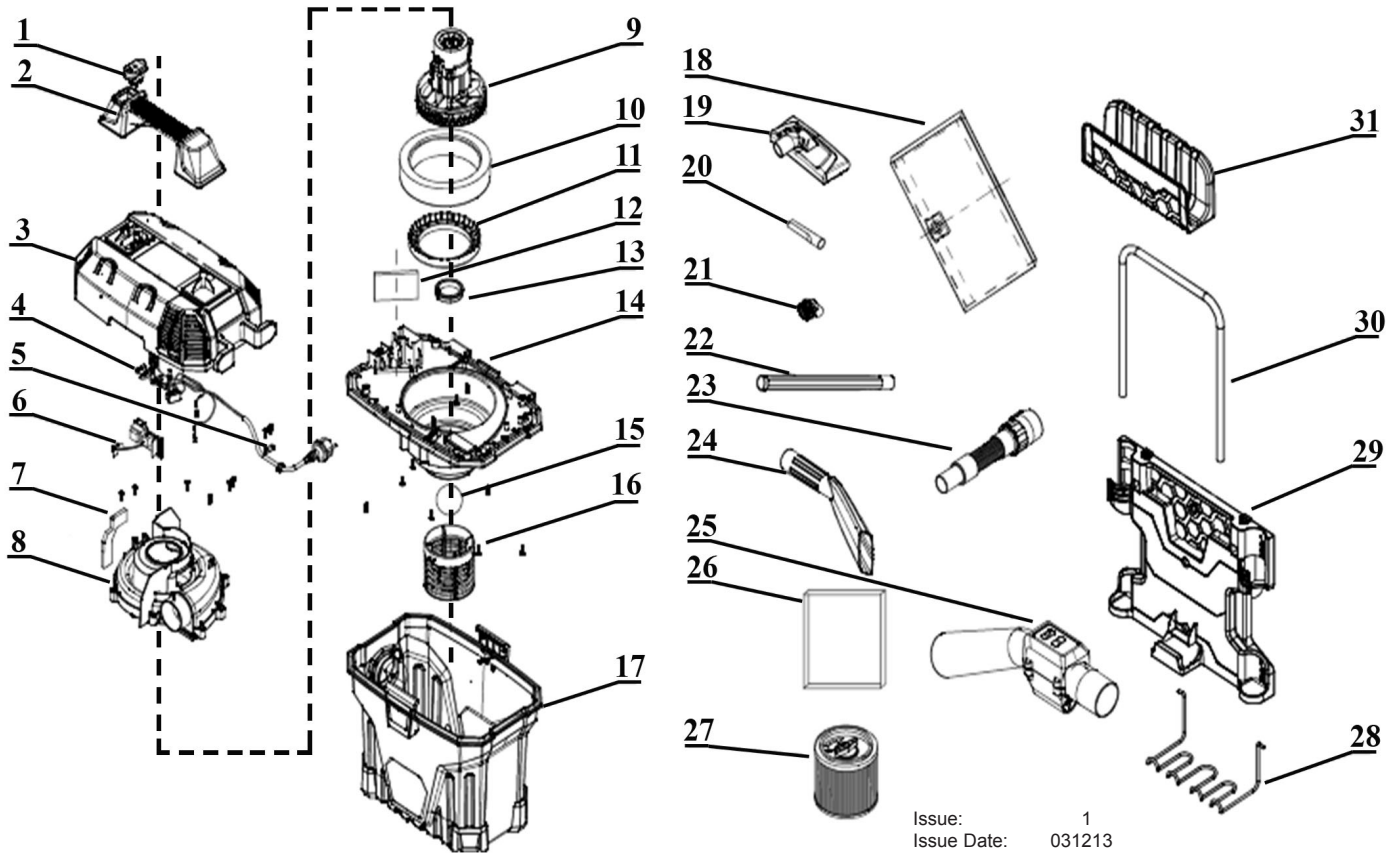

PARTS FOR:
GARAGE VACUUM 1500W with REMOTE CONTROL - WALL MOUNTING
 MODEL: **GV180WM**

Issue: 1
 Issue Date: 031213

ITEM	PART NO	DESCRIPTION
1	GV180WM.01	SWITCH
2	GV180WM.02	HANDLE
3	GV180WM.03	UPPER COVER
4	GV180WM.04	CABLE
5	GV180WM.05	CABLE GRIP
6	GV180WM.06	REMOTE CONTROL PCB
7	GV180WM.07	FOAM
8	GV180WM.08	AIR FLOW COVER
9	GV180WM.09	MOTOR
10	GV180WM.10	FOAM
11	GV180WM.11	SEAL RING
12	GV180WM.12	FOAM
13	GV180WM.13	SEAL RING
14	GV180WM.14	LOWER COVER
15	GV180WM.15	BALL
16	GV180WM.16	CARTRIDGE BASKET

ITEM	PART NO	DESCRIPTION
17	GV180WM.17	TANK
18	GV180WM.18	DUST BAG
19	GV180WM.19	COMBO BRUSH
20	GV180WM.20	CREVICE TOOL
21	GV180WM.21	ROUND BRUSH
22	GV180WM.22	EXTENSION TUBE
23	GV180WM.23	HOSE
24	GV180WM.24	CAR CREVICE TOOL
25	GV180WM.25	REMOTE CONTROL
26	GV180WM.26	FOAM FILTER
27	GV180WM.27	CARTRIDGE FILTER
28	GV180WM.28	HANGING FRAME
29	GV180WM.29	HANGING FRAME ASS'Y
30	GV180WM.30	HANGING FRAME SUPPORT
31	GV180WM.31	UPPER HANGING FRAME