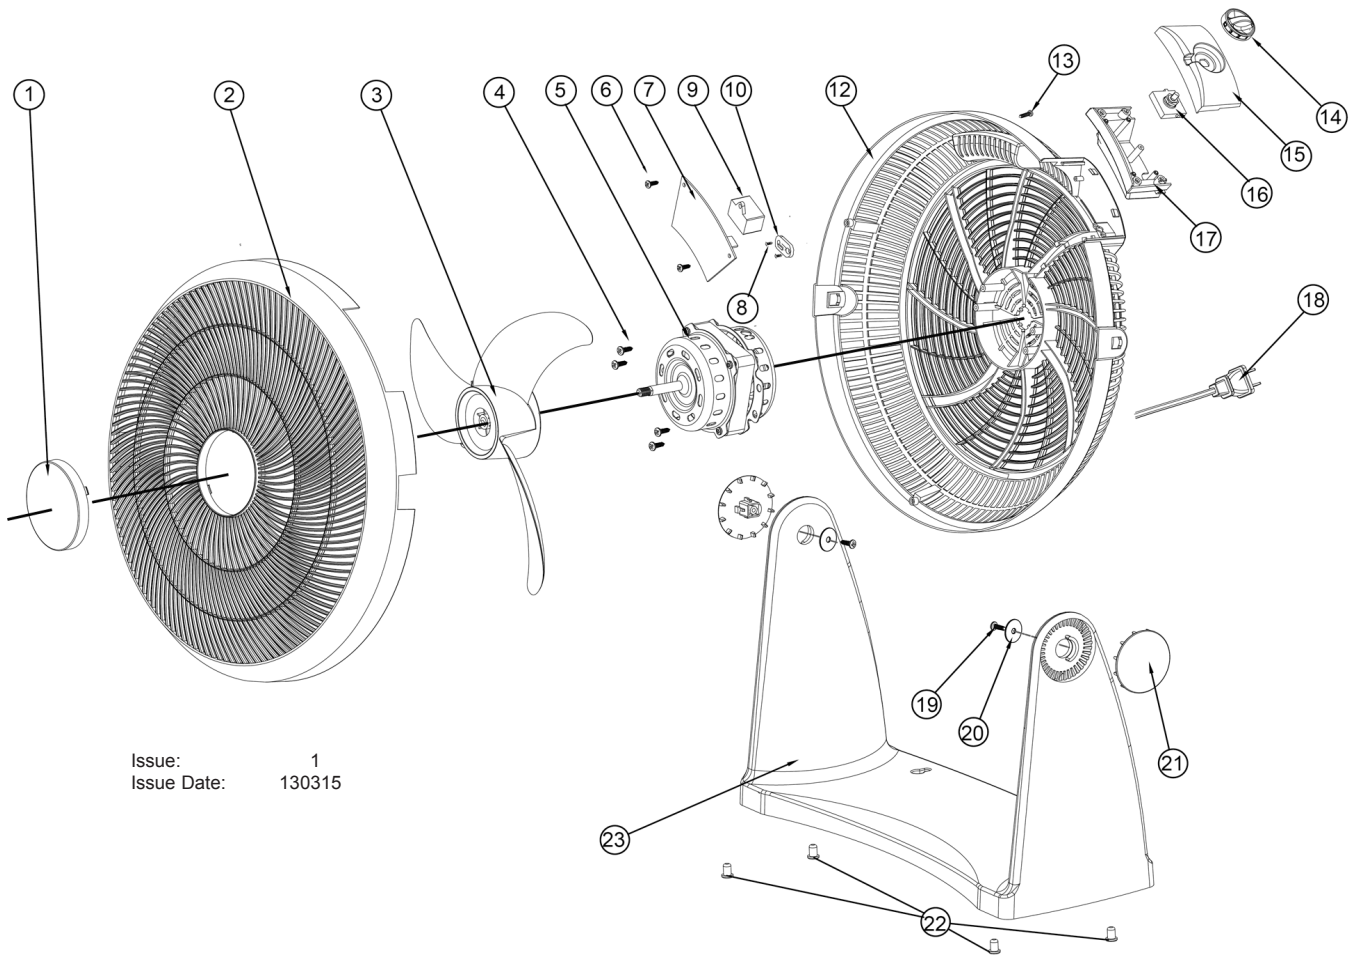

PARTS FOR:
DESK FAN 3-SPEED 12" 230V
 MODEL: **SFF12.V2**

Issue: 1
 Issue Date: 130315

ITEM	PART NO	DESCRIPTION
1	SFF12.V2-01	FRONT CAP
2	SFF12.V2-02	FRONT GRILLE
3	SFF12.V2-03	FAN BLADE
4	SFF12.V2-04	SCREW
5	SFF12.V2-05	MOTOR
6	SFF12.V2-06	SCREW
7	SFF12.V2-07	COVER
8	SFF12.V2-08	SCREW
9	SFF12.V2-09	CAPACITOR
10	SFF12.V2-10	CORD CLIP
12	SFF12.V2-12	REAR GRILLE

ITEM	PART NO	DESCRIPTION
13	SFF12.V2-13	SCREW
14	SFF12.V2-14	ROTARY KNOB
15	SFF12.V2-15	SWITCH COVER
16	SFF12.V2-16	SWITCH
17	SFF12.V2-17	SWITCH HOLDER
18	SFF12.V2-18	POWER CORD
19	SFF12.V2-19	SCREW
20	SFF12.V2-20	WASHER
21	SFF12.V2-21	ROTARY COVER, SIDE
22	SFF12.V2-22	RUBBER FOOT
23	SFF12.V2-23	BASE