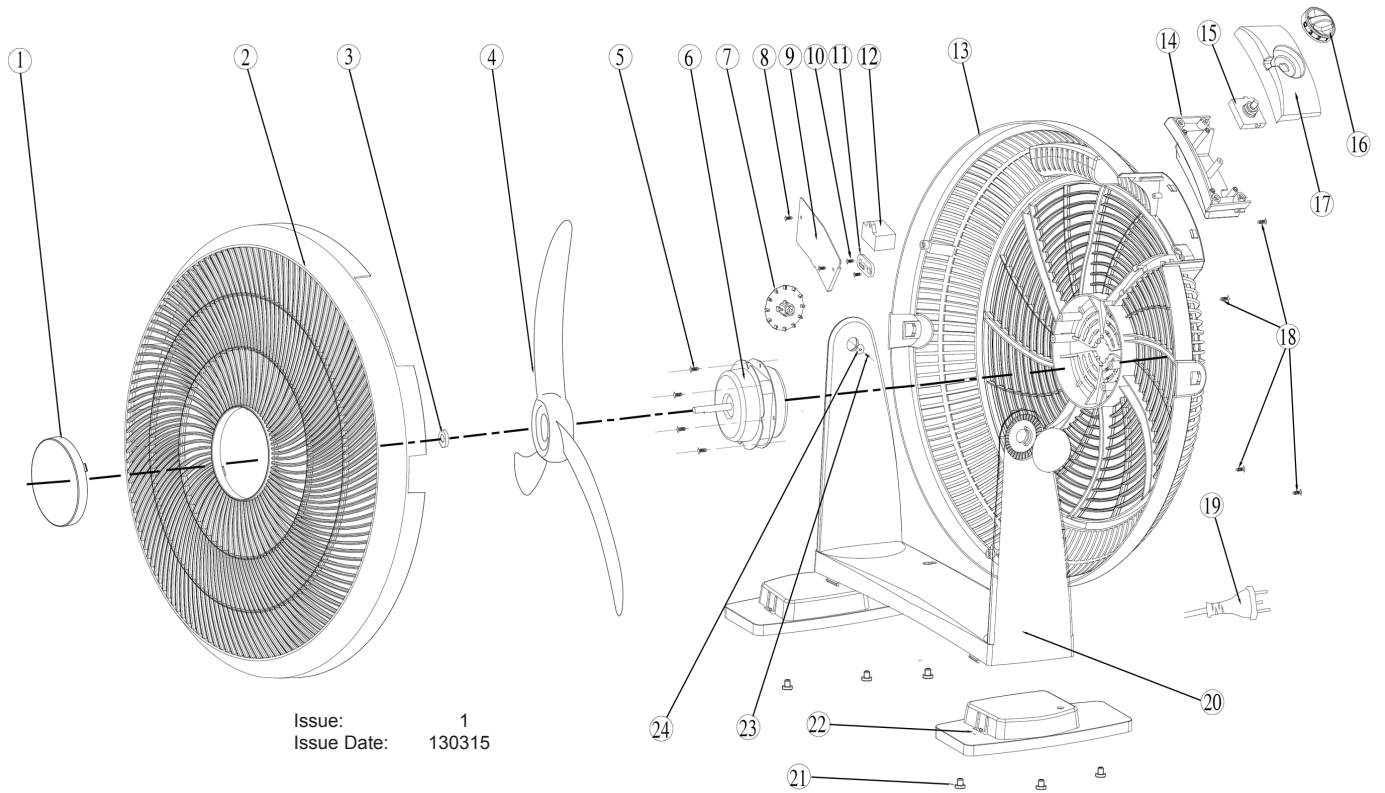

**PARTS FOR:  
DESK/FLOOR FAN 3-SPEED 16" 230V  
MODEL: SFF16**

Issue: 1  
Issue Date: 130315

ITEM	PART NO	DESCRIPTION	ITEM	PART NO	DESCRIPTION
1	SFF16.01	FRONT CAP	13	SFF16.13	REAR BODY
2	SFF16.02	FRONT BODY	14	SFF16.14	SWITCH HOLDER
3	SFF16.03	SCREW FOR BLADE	15	SFF16.15	SWITCH
4	SFF16.04	FAN BLADE	16	SFF16.16	ROTARY KNOB
5	SFF16.05	SCREW	17	SFF16.17	SWITCH COVER
6	SFF16.06	MOTOR	18	SFF16.18	SCREW
7	SFF16.07	MOTOR BRACKET	19	SFF16.19	WIRE & PLUG
8	SFF16.08	SCREW	20	SFF16.20	BASE
9	SFF16.09	COVER	21	SFF16.21	RUBBER FOOT
10	SFF16.10	SCREW	22	SFF16.22	FOOT (LEFT AND RIGHT)
11	SFF16.11	CORD CLIP	23	SFF16.23	SCREW
12	SFF16.12	CAPACITOR	24	SFF16.24	WASHER