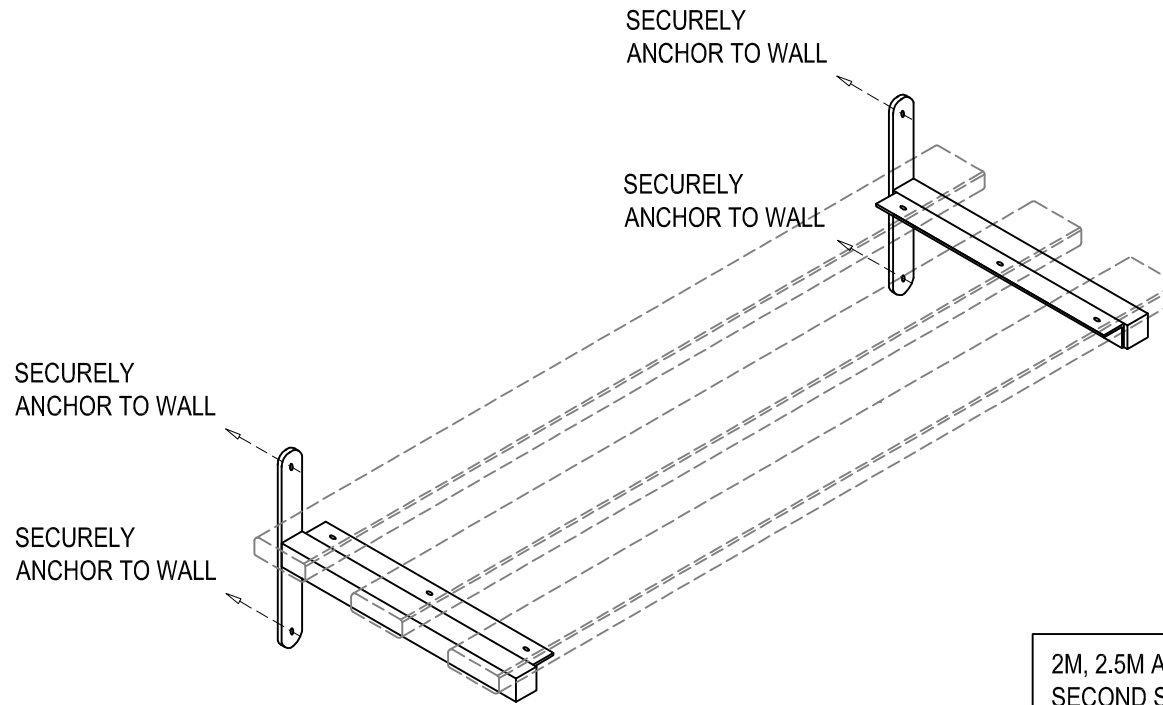

ASSEMBLY INSTRUCTIONS FOR VERSA SHELF 'SWS' WALL FIX WOOD SHELF

2M, 2.5M AND 3M BENCHES INCLUDE SECOND SEAT FRAMES AND CENTRE LEG TO BE FIXED IN THE SAME MANNER