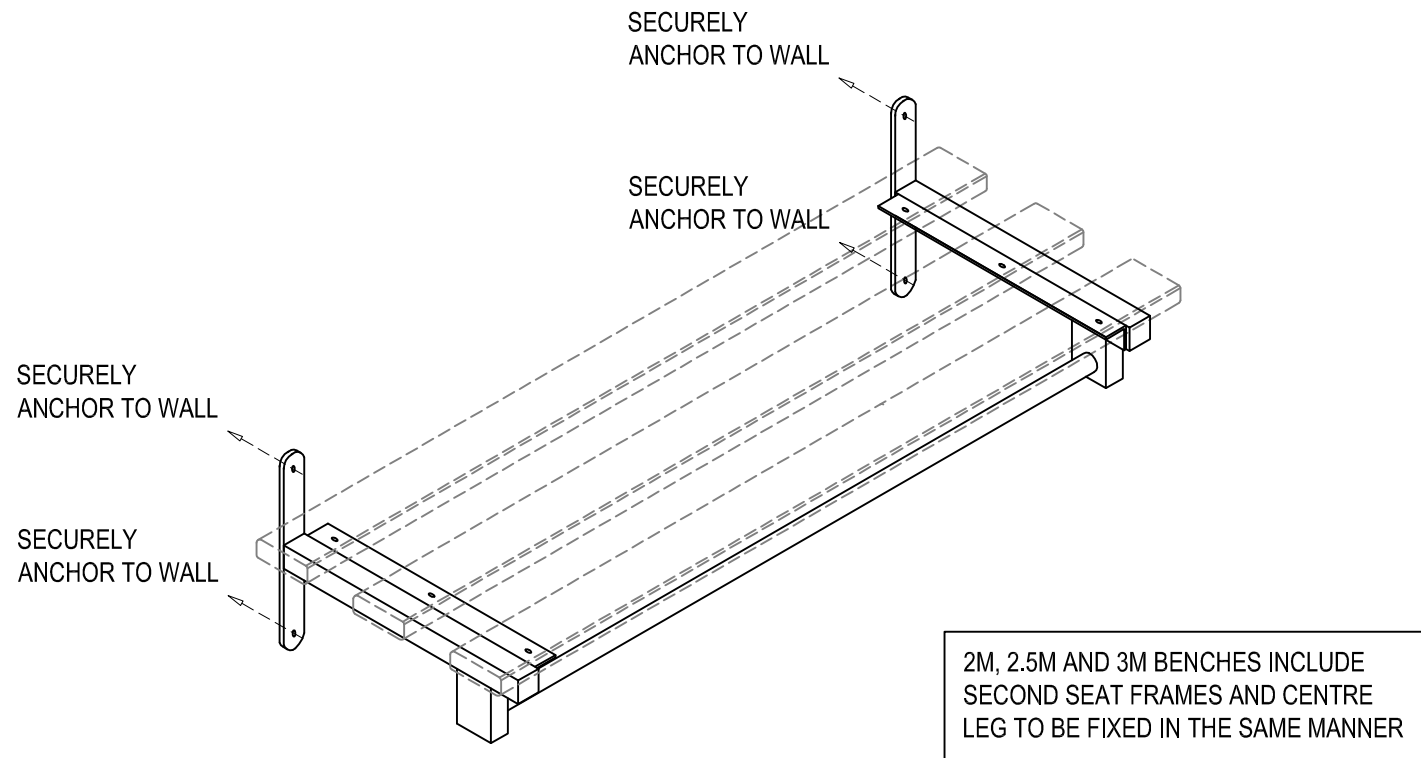

ASSEMBLY INSTRUCTIONS FOR VERSA SHELF 'WS' WALL FIX WOOD SHELF WITH HANGING RAIL

ANY CAPTIVE HANGERS (SOLD SEPARATELY) MUST BE FITTED OVER CHROME TUBE HANGING RAIL AND RAIL INSERTED IN POCKETS BEFORE TIGHTENING BOLTS IN FRAMES / WALL